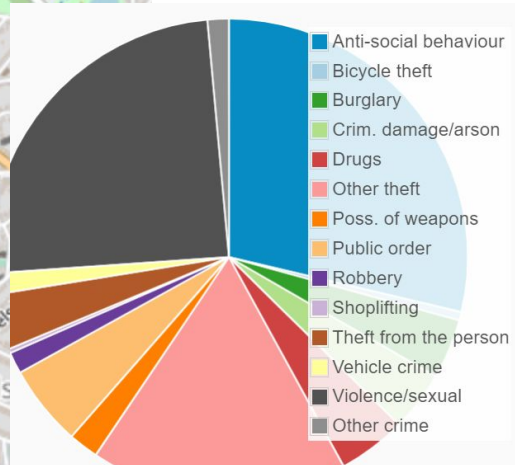

Как проверить район

We have found **345** crimes in November 2022 within half a mile of the centre of **SW1P 4DD**. All crime locations are approximate for reasons of privacy.