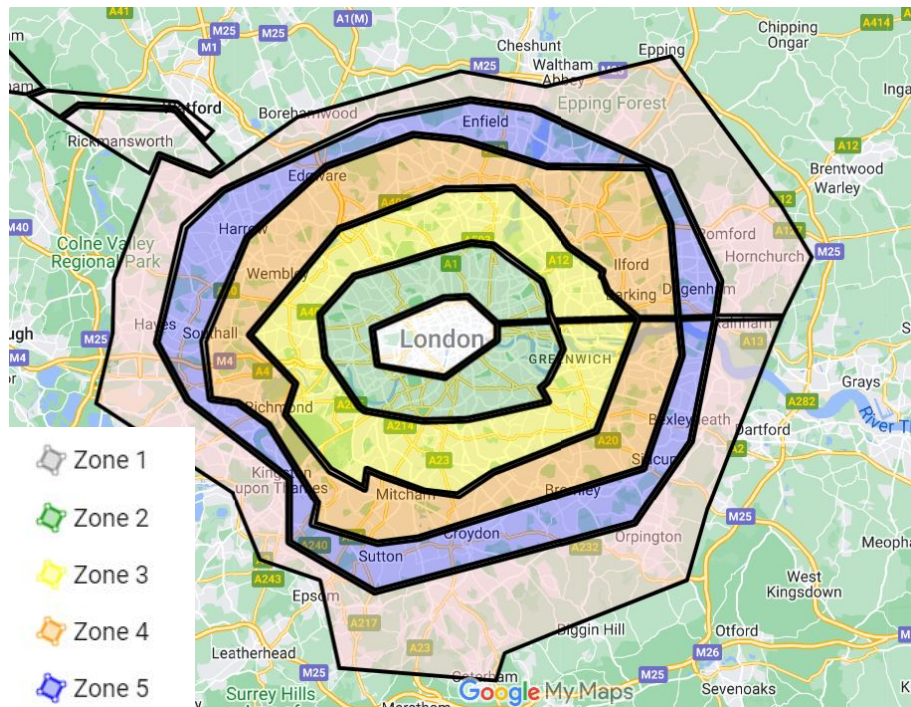

Зоны и цены

Карта транспортных зон

Мин бюджет
квартира/студия

£1,500 в месяц

Поддержите нашу
работу