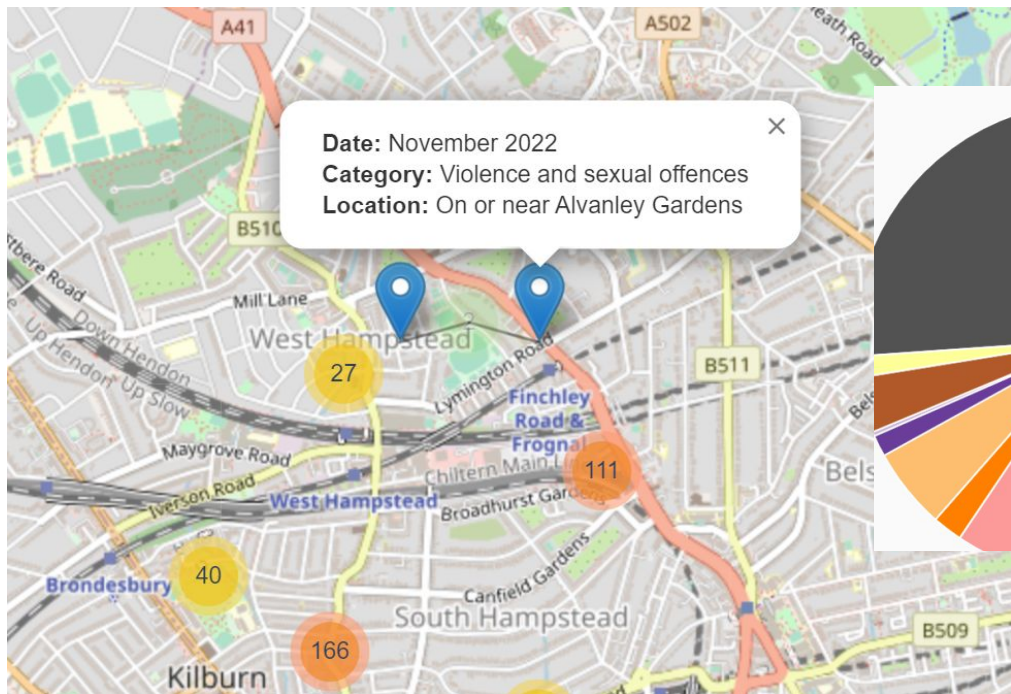

## Popularity with families

Popular with young families

# Как проверить район

We have found **345** crimes in November 2022 within half a mile of the centre of **SW1P 4DD**. All crime locations are approximate for reasons of privacy.

Поддержите нашу работу

- rusedemsociety
- rusedemsociety
- Russian Democratic Society
- RuDemSocietyLDN
- protestIdn
- rusedemsocietylondon